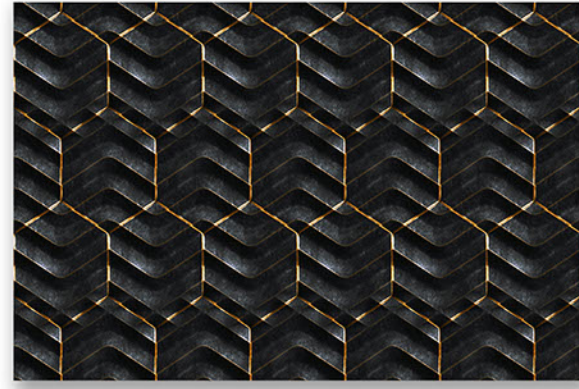

14744-K2

14745-DK